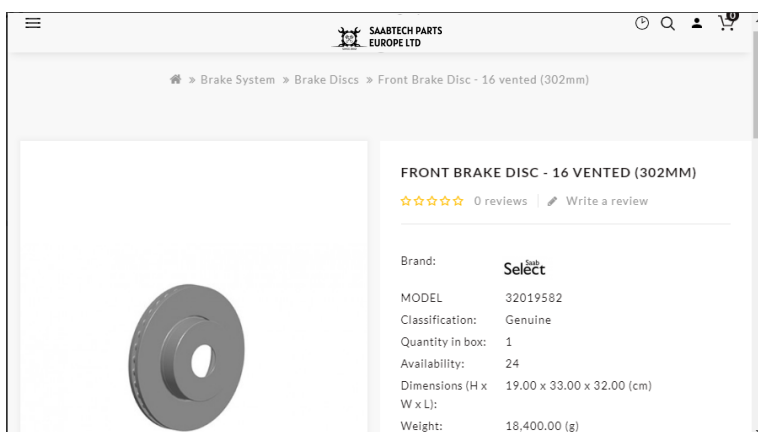

Main parts categories will then be listed for you to click through to and identify the specific part type you are looking for.

For example, selecting “Brake System”, takes you through to a sub-menu, where you can click onto the final product category you are searching for.

BRAKE SYSTEM

Brake System for Saab car models

REFINE SEARCH

ABS system

Brake calipers

Brake Discs

Brakes pads

Handbrake

Hoses and Lines

In searching for Brake Discs, your results may show up more than one product, but you can use the “quick view” facility to reveal further product information.

Click “Quick View” and a pop-up info box appears showing picture, classification and dimensions.

On clicking a product for more information, you will be taken to the full product page, which on scrolling down shows information relevant to your search;

Description; Model Fit; Reviews from previous purchasers; and **Delivery Information**